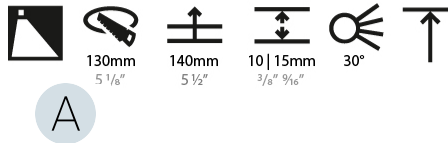

#### PHYSICAL

Shape: Round
Diameter (mm): 139
Diameter (in): 5 1/2
Height (mm): 126
Height (in): 4 15/16
Ceiling Thickness (mm): 10 / 12.5 / 15
Ceiling Thickness (in): 3/8 or 1/2 or 9/16
Min. Recessing Depth (mm): 140
Min. Recessing Depth (in): 5 1/2
Light Distribution: Adjustable / Asymmetric
Weight (kg): 0.816
Weight (lbs): 1.8
Fixture Finish: SSR / BKV / CWI / CRY / HAB / UFT / ITA / RUA / FTG / MYG / LOD / PUS / FRO / FUP / KIA / POP / BLS / SPG / MEY / GOH / GUM / CHC / COM / ABZ / JAG / OBR / MOS / ROR
Fixture Material: Aluminum Die Cast
Cut-out Measurements: 130mm / 5 1/8"

#### RATINGS AND CERTIFICATIONS

Certified By: Certified for North American Standards
IP rating: IP20

126mm 4 15/16"

Ø 125mm 4 15/16"

Ø 139mm 5 1/2"