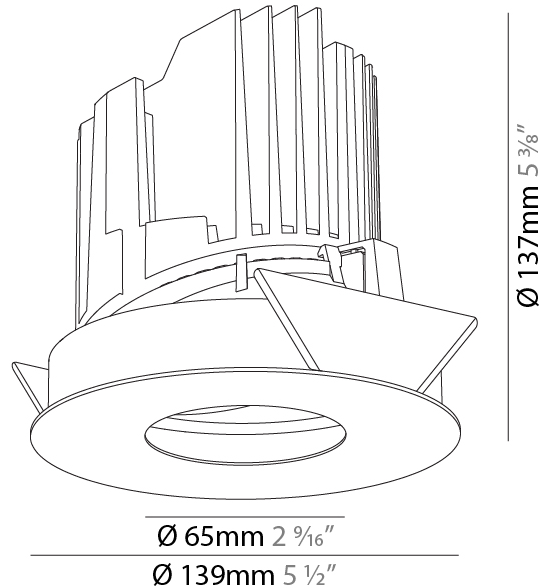

#### PHYSICAL

Shape: Round
Diameter (mm): 139
Diameter (in): 5 1/2
Height (mm): 126
Height (in): 4 15/16
Ceiling Thickness (mm): 10 / 12.5 / 15
Ceiling Thickness (in): 3/8 or 1/2 or 9/16
Min. Recessing Depth (mm): 140
Min. Recessing Depth (in): 5 1/2
Light Distribution: Adjustable / Asymmetric
Weight (kg): 0.816
Weight (lbs): 1.8
Fixture Finish: SSR / BKV / CWI / CRY / HAB / UFT / ITA / RUA / FTG / MYG / LOD / PUS / FRO / FUP / KIA / POP / BLS / SPG / MEY / GOH / GUM / CHC / COM / ABZ / JAG / OBR / MOS / ROR
Fixture Material: Aluminum Die Cast
Cut-out Measurements: 130mm / 5 1/8"

### PHYSICAL

Shape: Round  
 Diameter (mm): 139  
 Diameter (in): 5 1/2  
 Height (mm): 126  
 Height (in): 4 15/16  
 Ceiling Thickness (mm): 10 / 12.5 / 15  
 Ceiling Thickness (in): 3/8 or 1/2 or 9/16  
 Min. Recessing Depth (mm): 140  
 Min. Recessing Depth (in): 5 1/2  
 Light Distribution: Adjustable / Asymmetric  
 Weight (kg): 0.811  
 Weight (lbs): 1.79  
 Fixture Finish: SSR / BKV / CWI / CRY / HAB / UFT / ITA / RUA / FTG / MYG / LOD / PUS / FRO / FUP / KIA / POP / BLS / SPG / MEY / GOH / GUM / CHC / COM / ABZ / JAG / OBR / MOS / ROR  
 Fixture Material: Aluminum Die Cast  
 Cut-out Measurements: 130mm / 5 1/8"

#### PHYSICAL

Shape: Round
Diameter (mm): 139
Diameter (in): 5 1/2
Height (mm): 137
Height (in): 5 3/8
Ceiling Thickness (mm): 10 / 12.5 / 15 / 25
Ceiling Thickness (in): 3/8 or 1/2 or 9/16
Min. Recessing Depth (mm): 150
Min. Recessing Depth (in): 5 7/8
Light Distribution: Adjustable / Asymmetric
Weight (kg): 0.865
Weight (lbs): 1.9
Fixture Finish: SSR / BKV / CWI / CRY / HAB / UFT / ITA / RUA / FTG / MYG / LOD / PUS / FRO / FUP / KIA / POP / BLS / SPG / MEY / GOH / GUM / CHC / COM / ABZ / JAG / OBR / MOS / ROR
Fixture Material: Aluminum Die Cast
Cut-out Measurements: 130mm / 5 1/8"

#### RATINGS AND CERTIFICATIONS

Certified By: Certified for North American Standards
IP rating: IP20

	130mm 5 1/8"	150mm 5 7/8"	10   15mm 3/8"   9/16"	30°	355°	
A						