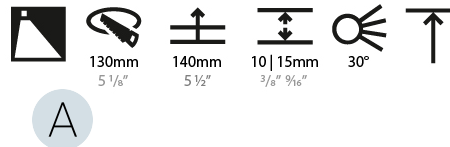

### RATINGS AND CERTIFICATIONS

Certified By: Certified for North American Standards  
 IP rating: IP20

126mm 4 15/16"

Ø 125mm 4 15/16"

Ø 139mm 5 1/2"