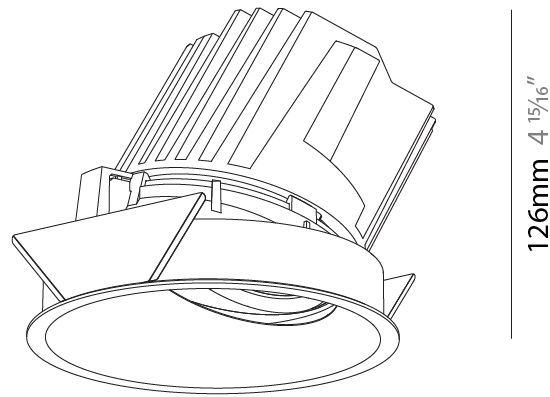

PHYSICAL

Shape: Round
Diameter (mm): 139
Diameter (in): 5 1/2
Height (mm): 126
Height (in): 4 15/16
Ceiling Thickness (mm): 10 / 12.5 / 15
Ceiling Thickness (in): 3/8 or 1/2 or 9/16
Min. Recessing Depth (mm): 140
Min. Recessing Depth (in): 5 1/2
Light Distribution: Adjustable / Asymmetric
Weight (kg): 0.811
Weight (lbs): 1.79
Fixture Finish: SSR / BKV / CWI / CRY / HAB / UFT / ITA / RUA / FTG / MYG / LOD / PUS / FRO / FUP / KIA / POP / BLS / SPG / MEY / GOH / GUM / CHC / COM / ABZ / JAG / OBR / MOS / ROR
Fixture Material: Aluminum Die Cast
Cut-out Measurements: 130mm / 5 1/8"

ELECTRICAL

Lamp Type: LED (Zhaga Standard)
Input Wattage (W): 13.2 / 16.5
Total Output Wattage (W): 12 / 14
Dimming: Tri-Mode (Non-Dimming and Phase Dimming (120Vac only) and 0-10V Dimming)
Driver Included: No
Driver Location: Recessed Housing
Driver Type: Constant Current - Universal
Driver Class: Class 2
Housing: See components
Input Voltage (V): 120 - 277
Constant Current (MA): 350

LED

Number of LEDs: 1
Color Temperature (°K): 2700 / 3000 / 3500 / 4000
Max. Delivered Lumen (lm): 690 / 760 / 823 / 840
Nominal Lumen (lm): 960 / 1070 / 1156 / 1180
CRI: >90 CRI
Lamp Life (hrs): 50000

OPTICAL

Reflector°: 10
Adjustability: Fixed

RATINGS AND CERTIFICATIONS

Certified By: Certified for North American Standards
IP rating: IP20

126mm 4 15/16"

Ø 125mm 4 15/16"

Ø 139mm 5 1/2"